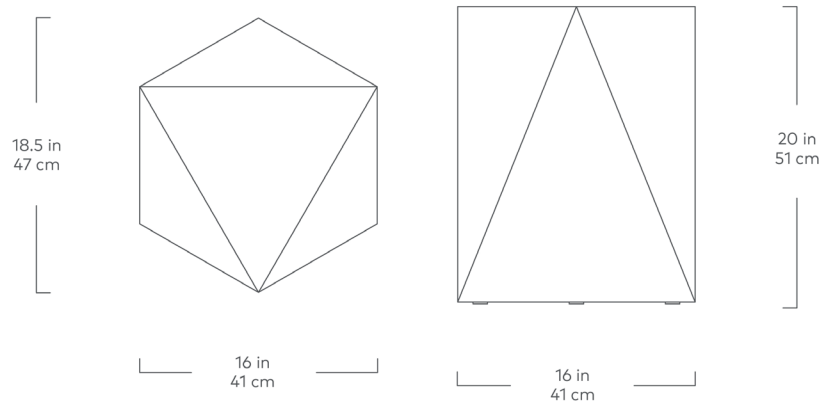

Facet-8 End Table

- Can work as a standalone piece or can be grouped together.
- Geometric designs are inspired by the shapes of naturally occurring crystals.
- CNC-cut engineered wood panels are shaped into three distinctive patterns.
- Each stool features engineered wood surrounding a hollow core encased in white lacquer.
- Engineered wood has a matte spray finish with a subtle satin sheen.
- Felt pads on base help prevent floor damage.
- Recommended as secondary seating.
- CARB (California Air Resources Board) Phase II compliant.

Gus*